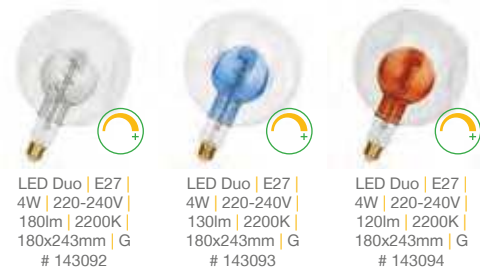

Gatsby

LED Gatsby | E27 |
6W | 220-240V |
325lm | 2200K |
123x403mm | G
142764

BAILEY

Fish

LED Fish | E27 |
4W | 220-240V |
200lm | 2000K |
75x390mm | G
143043

Prop

LED Prop | E27 |
4W | 220-240V |
240lm | 2200K |
260x90mm | G
143095

* new | nieuw | neu | nouveau

Duo

LED Duo | E27 |
4W | 220-240V |
180lm | 2200K |
180x243mm | G
143092

LED Duo | E27 |
4W | 220-240V |
130lm | 2200K |
180x243mm | G
143093

LED Duo | E27 |
4W | 220-240V |
120lm | 2200K |
180x243mm | G
143094